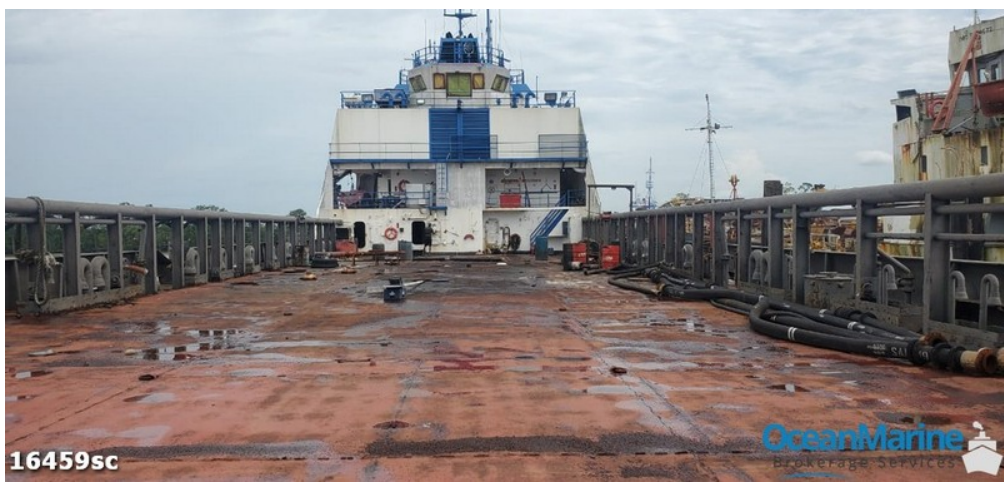

ACCOMMODATIONS

STATEROOMS:	34
STATEROOMS:	10

MACHINERY

MAIN ENGINES:	2 CAT 3516B
HORSEPOWER:	4750
NOZZLE:	YES
GENERATORS:	CAT 3406C DITA (3) - 260 KW
BOW THRUSTER:	Rolls Royce TT1650 CPP / HP: 960
STERN THRUSTER:	No

OTHER EQUIPMENT

Navtex, AIS,SART

DESCRIPTION

Used 220' Platform Supply Vessel (PSV) For Sale. Working. 4750HP. Has FIFI. Dynamic Positioning 1 (DP-1). 148' x 45' clear deck space. Has local certs only.

Details pertaining to this vessel are obtained from sources believed to be reliable, however we can not guarantee their accuracy. Buyers should instruct surveyors and agents to investigate details for validity. All offers are subject to prior sale, changes in price and / or inventory, and without notice.

NOTE: See Photos on next page

16459sc

OceanMarine
Brokerage Services

16459sc

OceanMarine
Brokerage Services

16459sc

Ocean Marine
Brokerage Services