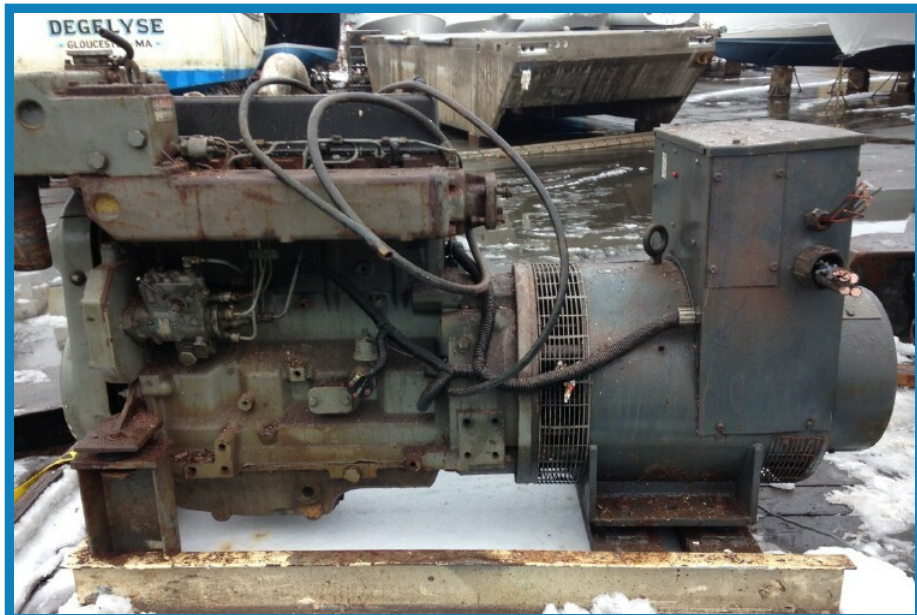

22KW Lugger Generator - 13550

Ocean Marine Brokerage Service |
Louisiana
(985) 448-0409 / Fax: (985) 302-0984

Vessel # 13550 / MS
Price: \$4,250

Contact: Larry Abel -
sales@oceanmarine.com

REGISTRATION

BUILDER:	Lugger
FLAG:	U.S
CLASSIFICATION:	NONE
CERTIFIED:	No
LOADLINE:	None Required

LOCATION

LOCATION:	EAST COAST-US
-----------	---------------

MACHINERY

GENERATORS:	Lugger (1) - 22 KW
-------------	-----------------------

DECK EQUIPMENT

CRANES:	None
STERN ROLLER:	NO
WINCH TYPE:	None
PUSH KNEES:	No
PUSH WINCH MAKE:	None
RAKES:	None

SPUD WELLS: No
SPUD WINCH: No

ELECTRONICS

AUTO PILOT: No
DEPTH FINDER: No
PLOTTER: No
EPIRB: No
GPS: No
RADIO VHF: No
RADIO SSB: No
RADAR: No

DESCRIPTION

Used Luger 22 KW marine generator.Low hours from new.1 Phase HZ 60.KW 22. Just removed from a fishing vessel In Jan 16'